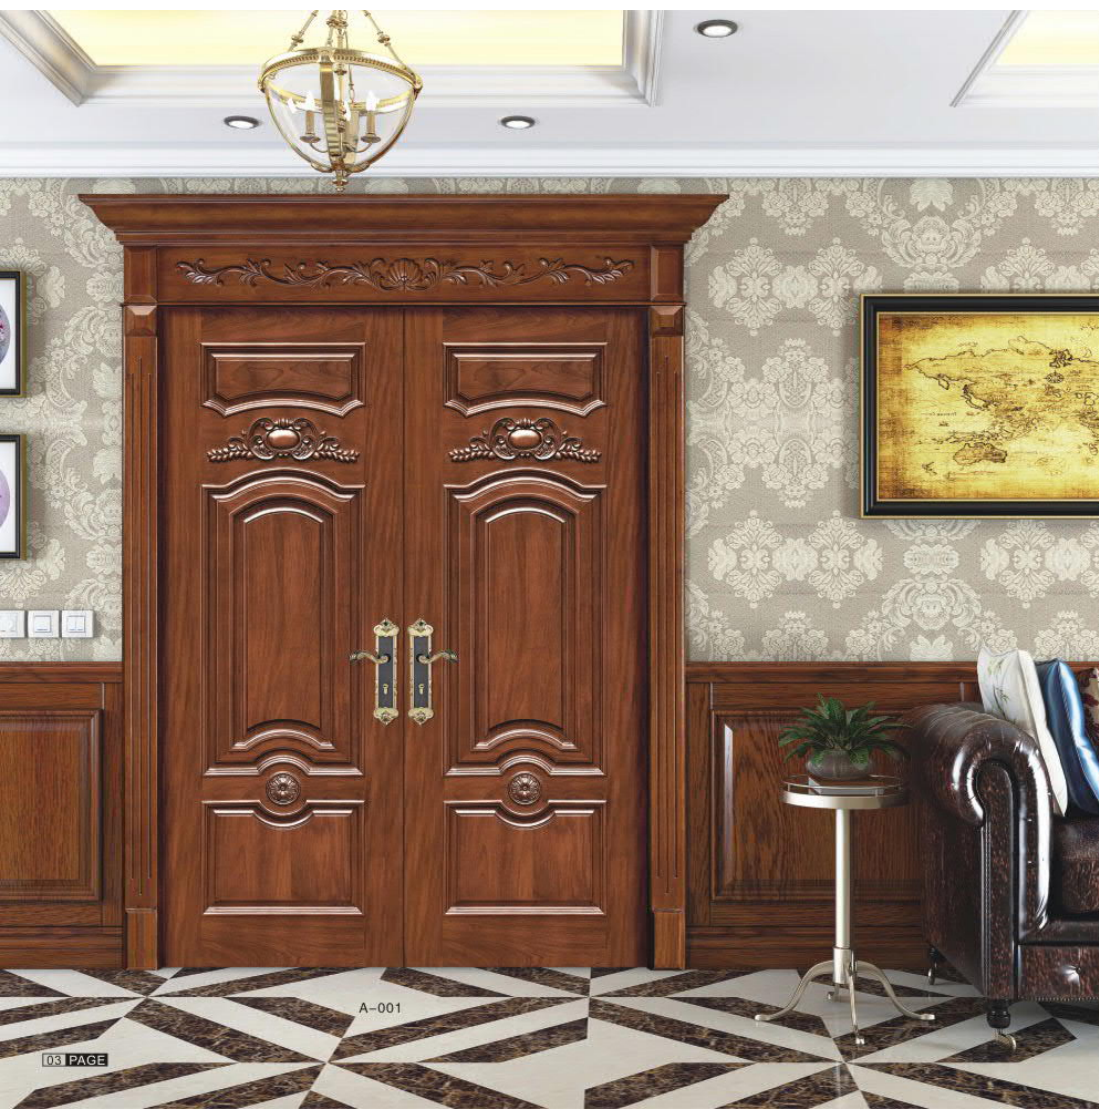

A-001

Luxury

Wood Craft Door Series

豪华雕花工艺门

喜欢简单生活的你有没有烦恼? 想过简化您的生活方式?
它如此简明, 确切, 它可以给你们带来的是明亮的舒适的生活方式,
无忧无虑。

It is so concise and precise, it can bring to you a bright and comfortable
lifestyle, carefree.